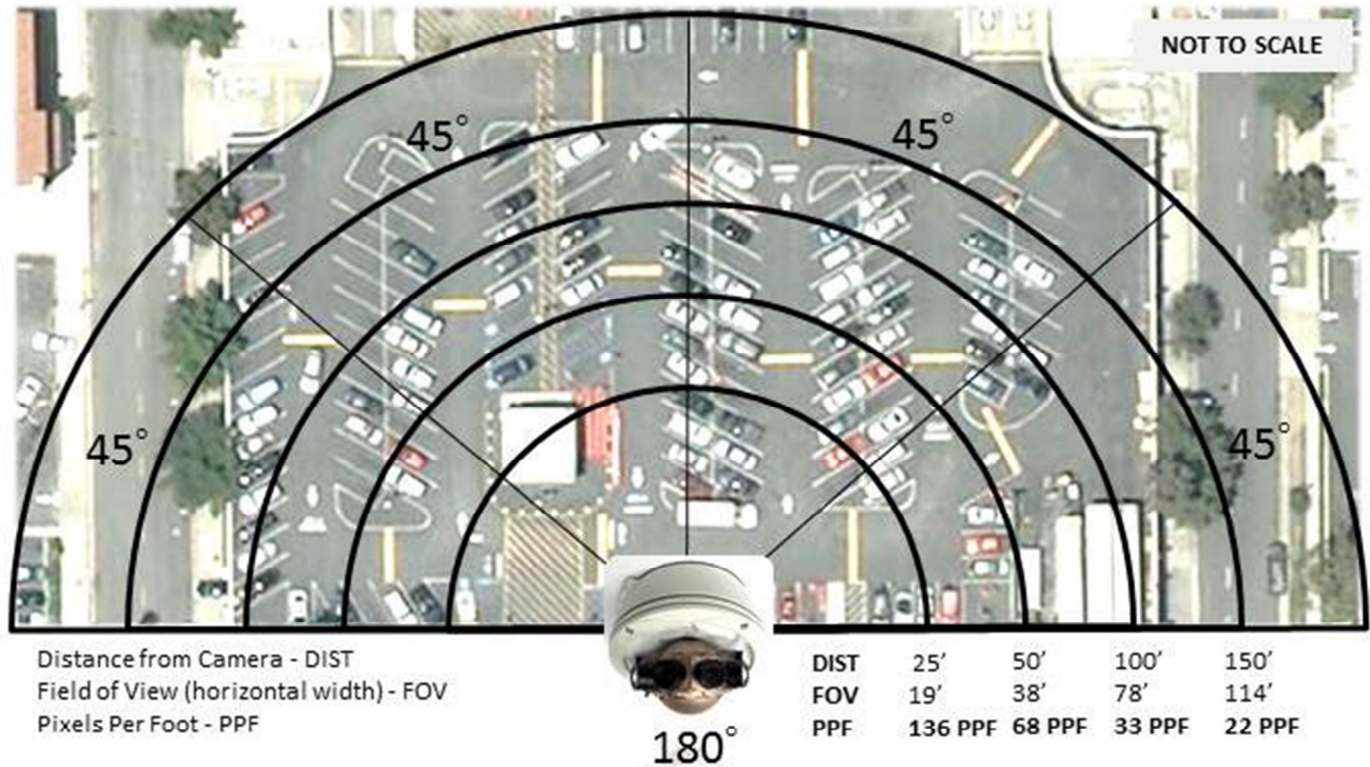

# Understanding Coverage Area and Pixel Density with the Arecont Vision AV20185DN Panoramic Camera

(4) 5 Megapixel Cameras

Best mounted 10'-25' feet off the ground looking out as much as possible. There is a 37° Vertical Field of View which can cover a large area.

DIST	25'	50'	100'	150'
FOV	19'	38'	78'	114'
PPF	136 PPF	68 PPF	33 PPF	22 PPF

Images provided by Theia Technologies – [www.theiatech.com/calculator](http://www.theiatech.com/calculator)