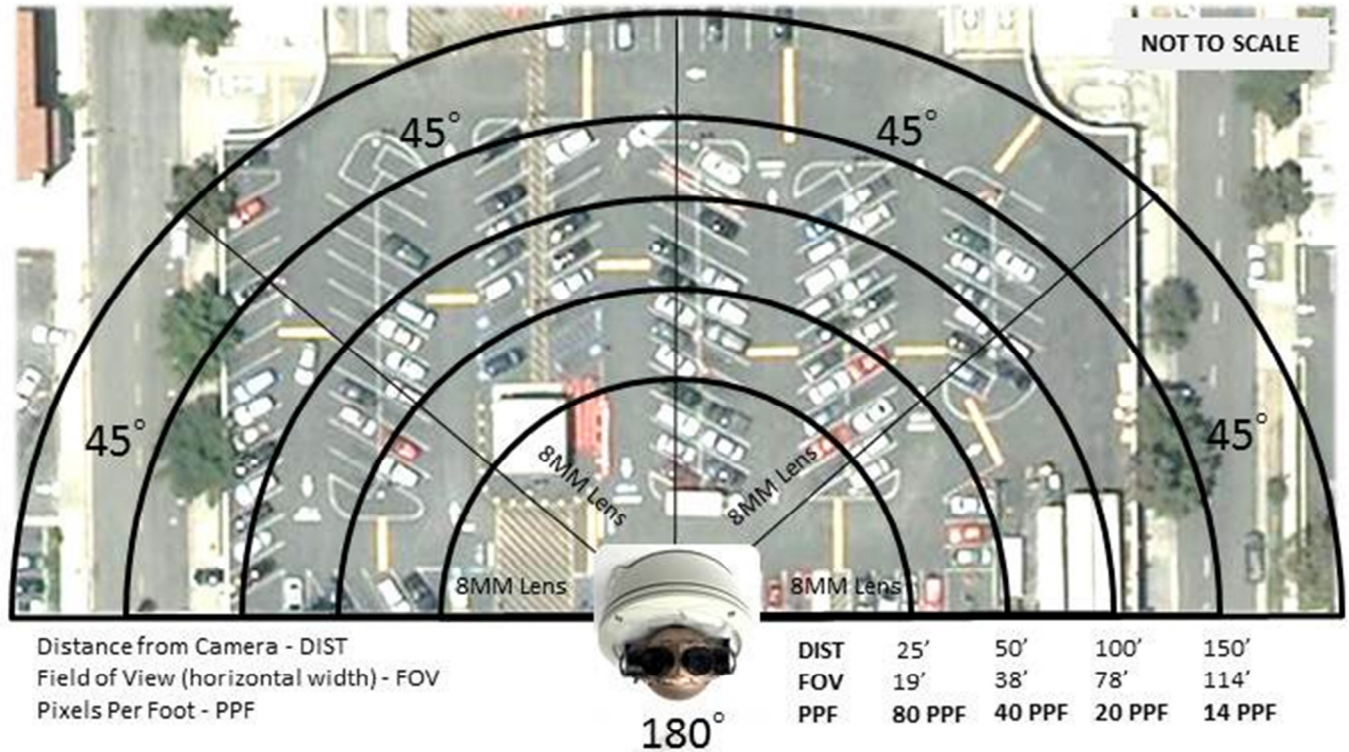

# Understanding Coverage Area and Pixel Density with the Arecont Vision AV8185DN Panoramic Camera

(4) 2 Megapixel Cameras with 8MM Lenses

Best mounted 10'-25' feet off the ground looking out as much as possible. There is a 37° Vertical Field of View which can cover a large area.

DIST  
FOV  
PPF